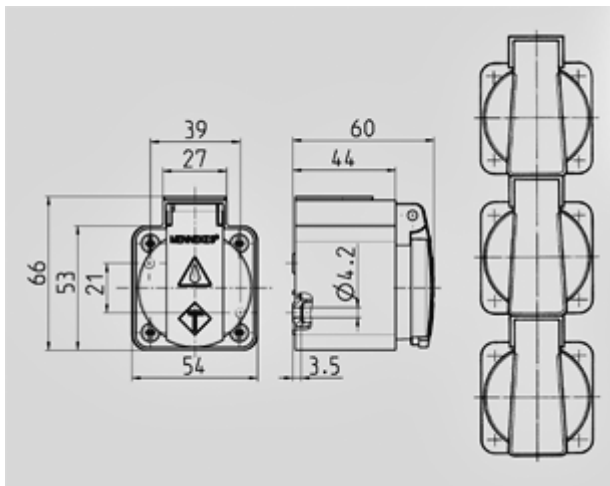

**Wall mounted socket SCHUKO® - Part no. 10081**

- with hinged lid
- with 3 plug-in terminals for connection of 1.5 – 2.5 mm<sup>2</sup>
- cable entry M 20 x 1.5 at top and blind entry (for cut out) M 20 x 1.5 at bottom
- can be arranged in a row using slot and slide

Protection type	IP 44
Ampere	16 A
Voltage	230 V
Contact	standard
Connection technology	Plug-in terminals

Drawing  
1 MB 27/30

Dim. in mm