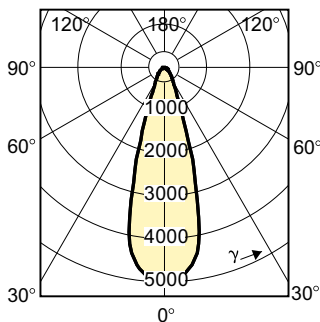

Light Technical	
Color Code	830 [CCT of 3000K]
Beam Angle (Nom)	30 °
Beam Angle Technical (Nom)	30 °
Beam Angle Technical (Max)	37.5 °
Beam Angle Technical (Min)	22.5 °
Luminous Flux (Rated) (Nom)	1900 lm
Luminous Intensity (Nom)	5300 cd
Beam Description	Flood
Color Designation	Warm White (WW)
Chromaticity Coordinate X (Nom)	0.433
Chromaticity Coordinate Y (Nom)	0.402
Correlated Color Temperature (Nom)	3000 K
Color Rendering Index (Nom)	81
LLMF At End Of Nominal Lifetime (Nom)	52 %

Dimensional drawing

CDM-R 35W/830 E27 PAR20 30D

Product	D (max)	D	C (max)	C
MASTERColour CDM-R 35W/830 E27 PAR20 30D 1CT	65 mm	64 mm	95 mm	92 mm

Photometric data

CDM-R 35W /830 PAR20 30D

MASTERColour CDM-R /830