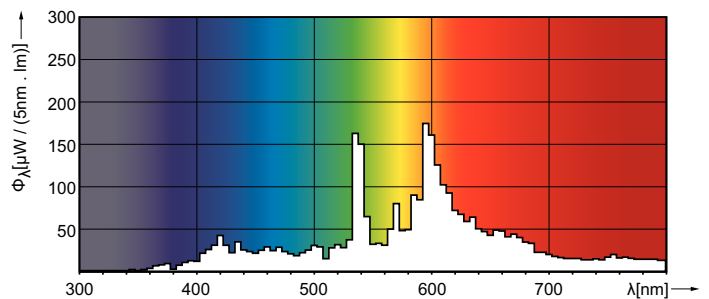

Light Technical	
Color Code	830 [CCT of 3000K]
Beam Angle (Nom)	30 °
Beam Angle Technical (Nom)	30 °
Beam Angle Technical (Max)	37.5 °
Beam Angle Technical (Min)	22.5 °
Luminous Flux (Rated) (Nom)	1900 lm
Luminous Intensity (Nom)	5300 cd
Beam Description	Flood
Color Designation	Warm White (WW)
Chromaticity Coordinate X (Nom)	0.433
Chromaticity Coordinate Y (Nom)	0.402
Correlated Color Temperature (Nom)	3000 K
Color Rendering Index (Nom)	81
LLMF At End Of Nominal Lifetime (Nom)	52 %

Dimensional drawing

CDM-R 35W/830 E27 PAR20 30D

Product	D (max)	D	C (max)	C
MASTERColour CDM-R 35W/830 E27 PAR20 30D 1CT	65 mm	64 mm	95 mm	92 mm

Photometric data

CDM-R 35W /830 PAR20 30D

MASTERColour CDM-R /830