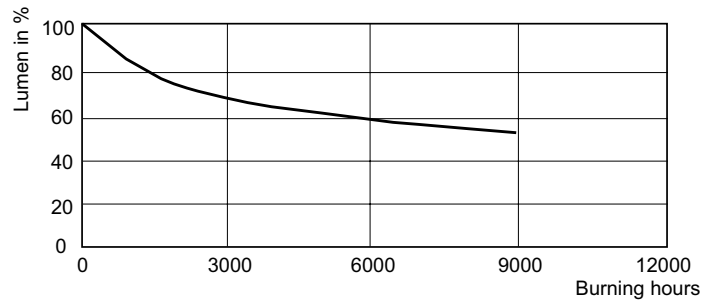

MASTERCcolour CDM-R

Lifetime

CDM-R 35W Life Expectancy /830 PAR20

CDM-R 35W Lumen Maintenance /830 PAR20