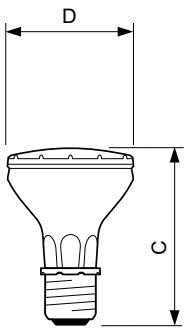

Dimensional drawing

CDM-R 35W/830 E27 PAR20 30D

Product	D (max)	D	C (max)	C
MASTERColour CDM-R 35W/830 E27 PAR20 30D 1CT	65 mm	64 mm	95 mm	92 mm

Photometric data

CDM-R 35W /830 PAR20 30D

MASTERColour CDM-R /830