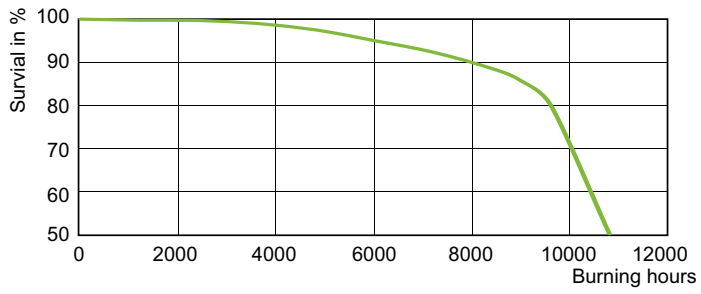

MASTERCcolour CDM-R

Lifetime

CDM-R 35W Life Expectancy /830 PAR20

CDM-R 35W Lumen Maintenance /830 PAR20