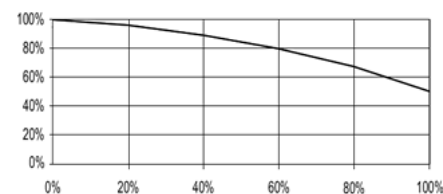

Lamp Mortality (Survivors vs. Rated Life)

Revision: 07-06-2012

See page 2 for product notes