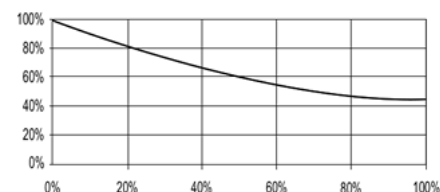

Whitelux Plus Lamps

Description: HIE 70W/C/U/LU/732

Performance Data

Rated Light Output (Lumens @ 100 hours)	5300
Lamp Lumens per Watt (100hrs)	76
Rated Life (Hrs @ 10Hr./Start)	15000
Correlated Colour Temperature (K)	3200
Chromaticity (CIE - X Y)	420,395
Colour Rendering Index (CRI) or (Ra)	70
Typical Warm Up Time (Minutes)	1-2
Typical Hot Restart Time (Minutes)	1-2
Burning Position	Universal
S/P (Multiplier)	1.4
Energy Rating (ErP)	A 77 kWh/1000h

Physical Data

Base Designation	E27
Bulb Designation	E54
Bulb Diameter (mm)	54
Max. Overall Length (mm)	141
Light Centre Length (mm)	89
Max. Base Temperature (°C)	210
Max. Bulb Temperature (°C)	400
Luminaire Type	Enclosed
Socket Pulse Rating (KV)	4.5
Mercury Content (mg)	9.0

Lamp Electrical Data

Nominal Lamp Wattage (W)	70
Lamp Operating Voltage (V)	85
Lamp Operating Current (A)	0.9
Min. Open Circuit Voltage (RMS)	198
Min. Starting Pulse (Peak V)	1800-4500
Min. Pulse Width (Microseconds)	1 @2700V
Min. Pulse Rate Per ½ cycle	1
Pulse Position (Electrical Degrees)	60-90, 240-270